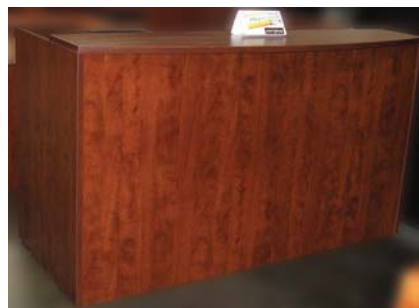

M.J. Laminate Series

Elegant. Affordable. Durable.

Versatile product line includes:

- Desks
- Returns
- Credenzas
- Reception centers
- Hutches (open and with doors)
- Tackboards
- Pedestals (hanging and mobile)
- Lateral files
- Storage cabinets
- Bookcases
- End tables
- Coffee tables
- Conference tables

1. Laminate surface
2. Available in cherry finish
3. Board thickness: top and side are 25 mm thick with 3 mm ABS edges banding on all visible sides.
4. All drawers come with full extension ball bearing slides and are suitable for A4 files.

Pictures shown represent only a few of the many possible configurations.