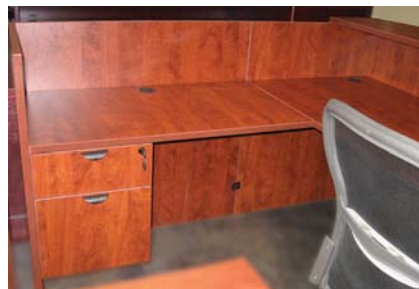

M.J. Laminate Series

Elegant. Affordable. Durable.

Versatile product line includes:

- Desks
- Returns
- Credenzas
- Reception centers
- Hutches (open and with doors)
- Tackboards
- Pedestals (hanging and mobile)
- Lateral files
- Storage cabinets
- Bookcases
- End tables
- Coffee tables
- Conference tables

1. Laminate surface
2. Available in cherry finish
3. Board thickness: top and side are 25 mm thick with 3 mm ABS edges banding on all visible sides.
4. All drawers come with full extension ball bearing slides and are suitable for A4 files.

Pictures shown represent only a few of the many possible configurations.